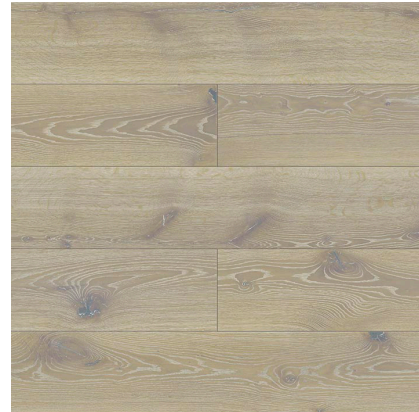

Model: WALD 1L CUSTOM SUPREME LIGHT GREY

Codes: 100336994

Group: G-283

Format: 30X350CM

COMPOSITION

	Size	Material	Type of material
 Layer 1	0.060-0.070	Varnish	Apresto treatment

FEATURES

A

L'ANTIC COLONIAL's varnishing, in two finishes, APRESTO (gloss) and APRESTO MATE (matte), provides a unique surface quality that satisfies the most demanding requirements. Advantages: It achieves the highest cleanliness because, since the pores are sealed, dirt and dust remain on the surface and can be easily cleaned.